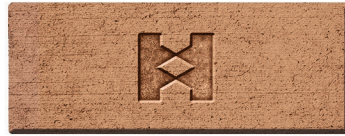

Coloring Concrete

► **INTEGRAL COLOR** ◀ Premium Blends  
**COLOR SELECTION GUIDE**

**BUCKSKIN**  
447 Light

**NATURAL HONEY**  
447 Medium

**SONOMA GOLD**  
447 Dark

**GOLDEN WHEAT**  
447 Heavy

**SAND BEIGE**  
1463 Light

**COCOA MILK**  
1463 Medium

**RICH EARTH**  
1463 Dark

**WILLOW GREEN**  
1600 Dark

**GOLDEN BEIGE**  
1412 Medium

**PUEBLO GOLD**  
1412 Dark

**OUTBACK**  
1449 Light

**TAUPE**  
1449 Medium

**MACCHIATO**  
321 Light

**STONE CLIFF**  
321 Medium

**SHADOWS**  
321 Dark

**HUSK**  
321 Heavy

**BOULDER**  
1702 Light

**NAVY GRAY**  
1702 Medium

**COAL**  
1702 Heavy

**DARK GRAY**  
1702 Extra Heavy

**SUN BRONZE**  
1345 Medium