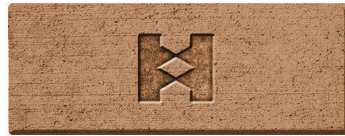

Coloring Concrete

► **INTEGRAL COLOR** ◀ Premium Blends  
**COLOR SELECTION GUIDE**

**BUCKSKIN**  
447 Light

**NATURAL HONEY**  
447 Medium

**SONOMA GOLD**  
447 Dark

**GOLDEN WHEAT**  
447 Heavy

**SAND BEIGE**  
1463 Light

**COCOA MILK**  
1463 Medium

**RICH EARTH**  
1463 Dark

**WILLOW GREEN**  
1600 Dark

**GOLDEN BEIGE**  
1412 Medium

**PUEBLO GOLD**  
1412 Dark

**OUTBACK**  
1449 Light

**TAUPE**  
1449 Medium

**MACCHIATO**  
321 Light

**STONE CLIFF**  
321 Medium

**SHADOWS**  
321 Dark

**HUSK**  
321 Heavy

**BOULDER**  
1702 Light

**NAVY GRAY**  
1702 Medium

**COAL**  
1702 Heavy

**DARK GRAY**  
1702 Extra Heavy

**SUN BRONZE**  
1345 Medium